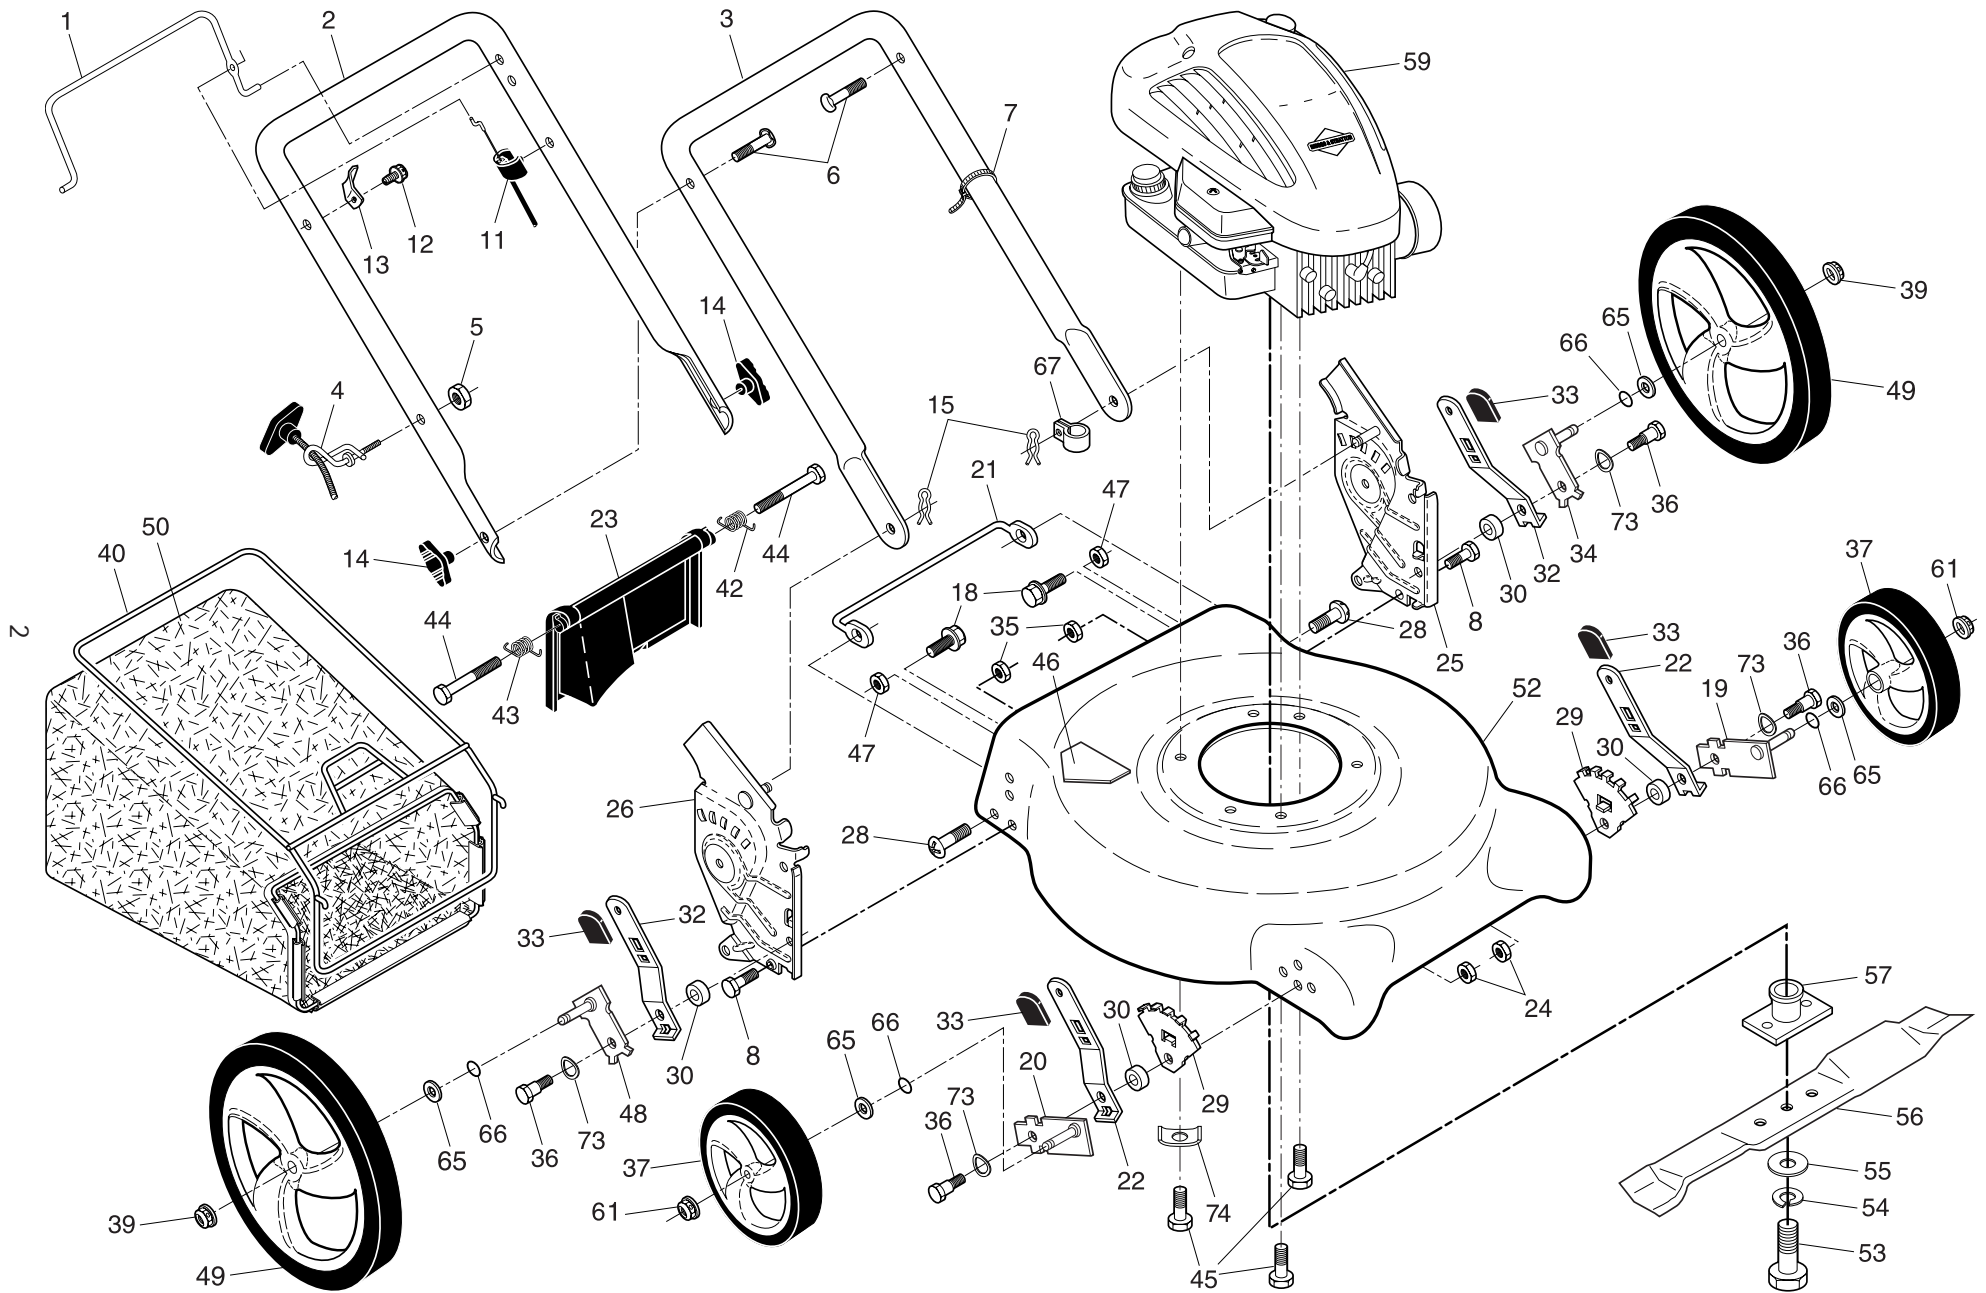

ILLUSTRATED PARTS LIST

MODEL NUMBER M4553CMHW
PRODUCT NUMBER 961 31 00-14
MFG. ID. NUMBER 96131001404

ROTARY LAWN MOWER - - MODEL NUMBER M4553CMHW (PRODUCT NUMBER 96131001404)

ROTARY LAWN MOWER - - MODEL NUMBER M4553CMHW (PRODUCT NUMBER 96131001404)

KEY NO.	PART NO.	DESCRIPTION
1	532 19 55-74	Control Bar
2	532 19 55-47	Upper Handle
3	532 17 42-91	Lower Handle
4	532 19 47-88	Rope Guide
5	532 13 20-04	Locknut, Hex 1/4-20
6	532 19 15-74	Handle Bolt
7	532 06 64-26	Wire Tie
8	874 78 05-12	Hex Bolt 5/16-18 x 3/4
11	532 17 65-56	Engine Zone Control Cable
12	532 75 06-34	Hex Washer Head Screw #10-24 x 1/2
13	532 12 52-03	Up-Stop Bracket
14	532 19 19-38	Handle Knob
15	532 05 17-93	Hairpin Cotter
18	817 60 04-06	Screw 1/4-20 x 3/8
19	532 40 66-89	Axle Arm Assembly, Front, LH
20	532 40 66-90	Axle Arm Assembly, Front, RH
21	532 41 35-43	Footguard
22	532 40 64-28	Selector Spring, Front
23	532 41 06-03	Rear Door Assembly
24	532 16 67-85	Locknut, Hex 5/16-18
25	532 41 39-60	Handle Bracket Assembly, LH
26	532 41 39-62	Handle Bracket Assembly, RH
28	532 05 45-83	Screw
29	532 41 05-94	Wheel Adjusting Bracket, Front
30	532 40 16-29	Spacer
32	532 41 05-95	Spring, Selector, Rear
33	532 08 78-77	Selector Knob
34	532 41 06-00	Axle Arm Assembly, Rear, LH
35	532 16 67-85	Locknut, Hex 5/16-18
36	532 40 16-38	Shoulder Bolt 5/16-18
37	532 40 34-95	Wheel & Tire Assembly, Front 8 x 1-3/4

3

NOTE: All component dimensions given in U.S. inches. 1 inch = 25.4 mm. **IMPORTANT:** Use only Original Equipment Manufacturer (O.E.M.) replacement parts. Failure to do so could be hazardous, damage your lawn mower and void your warranty.